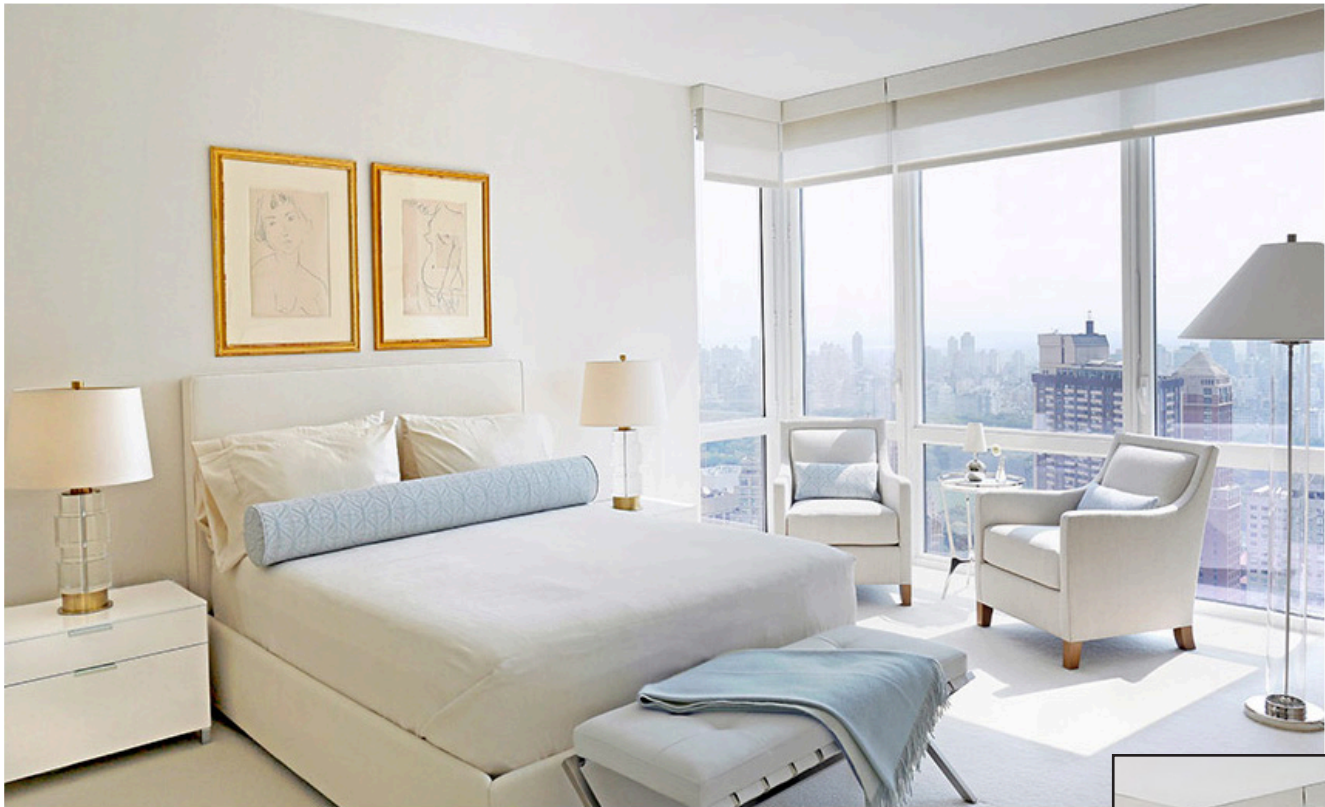

"Window treatments have the ability to change the mood in a room and add warmth."

Leonora Mahle, LLC is a full-service interior design studio located in Brooklyn, New York. A native of Brazil, Leonora brings a creative approach to each of her projects. Every project is a dialogue with her clients focused on interpreting their needs from a fresh and uncomplicated perspective. Whether modern, traditional or transitional, Leonora's design sensibility continually strives to offer projects of distinctive character. Her emphasis on quality materials and dedication to craftsmanship is a guiding principle in all the work she undertakes. [Learn More](#)